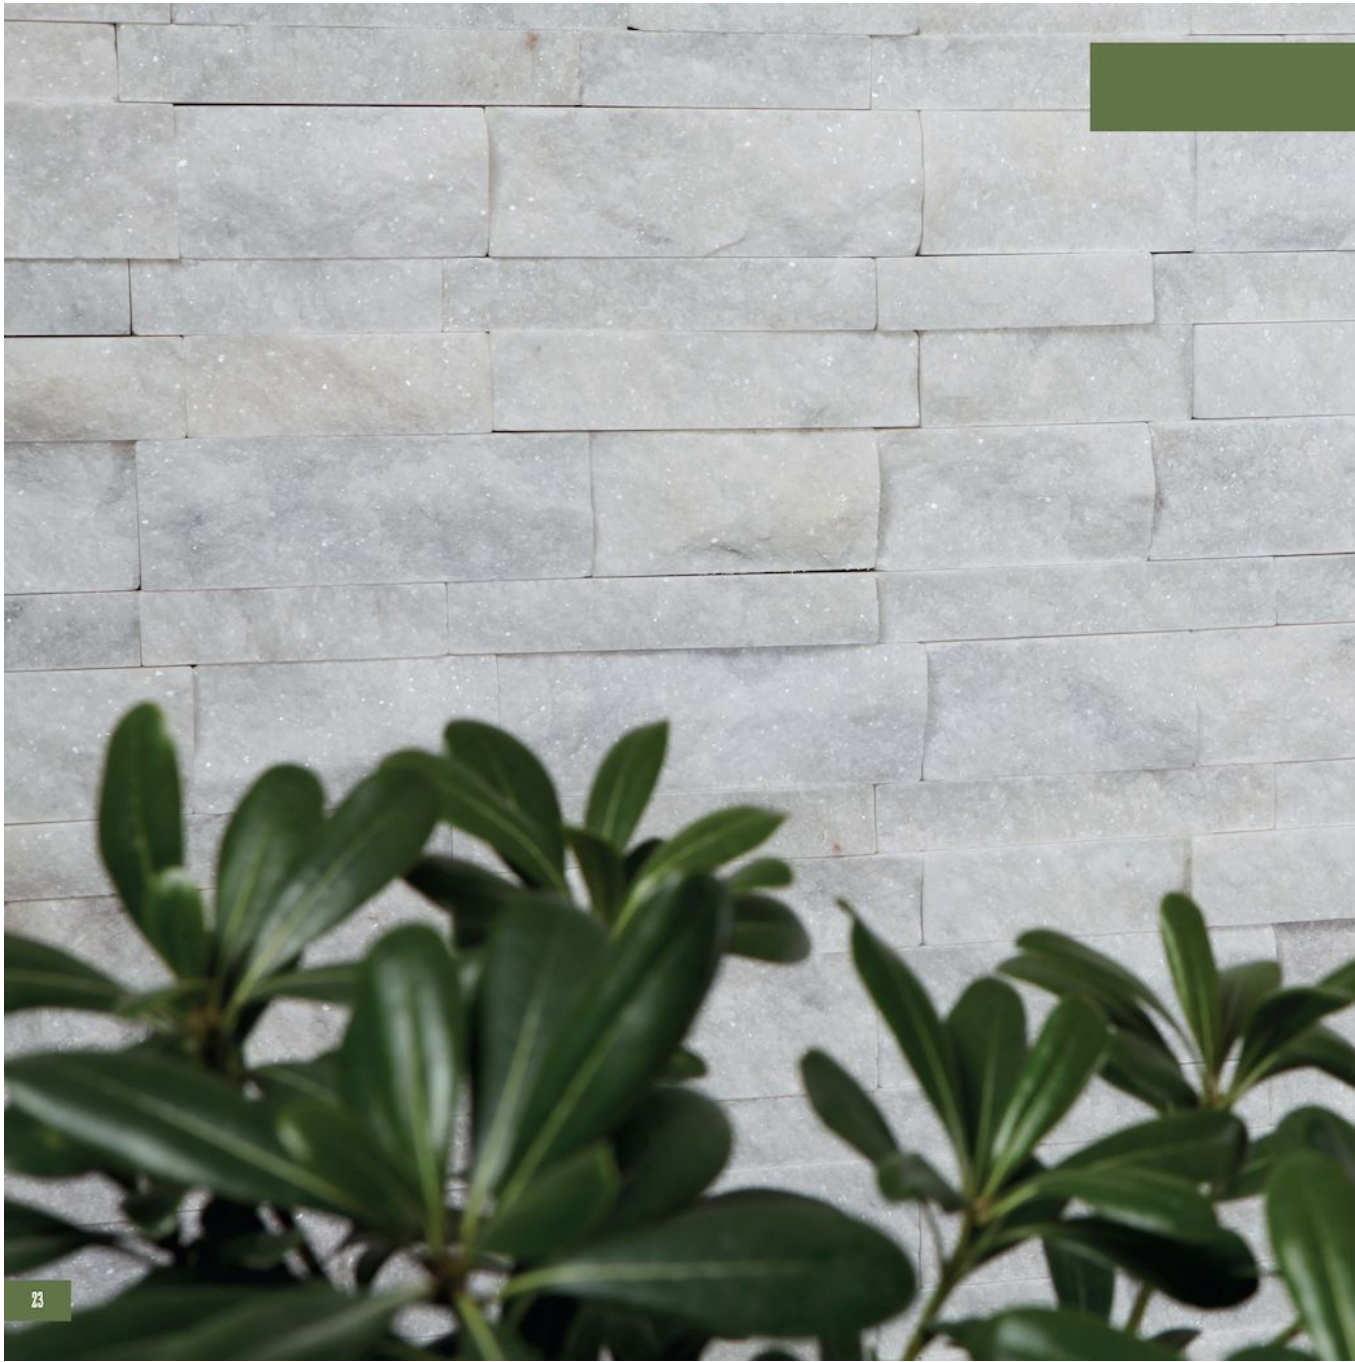

# 15x60 LEDGER PANEL MOSAICS

Scabos Trv

Silver Trv

Light & Noce Trv

Classic Trv