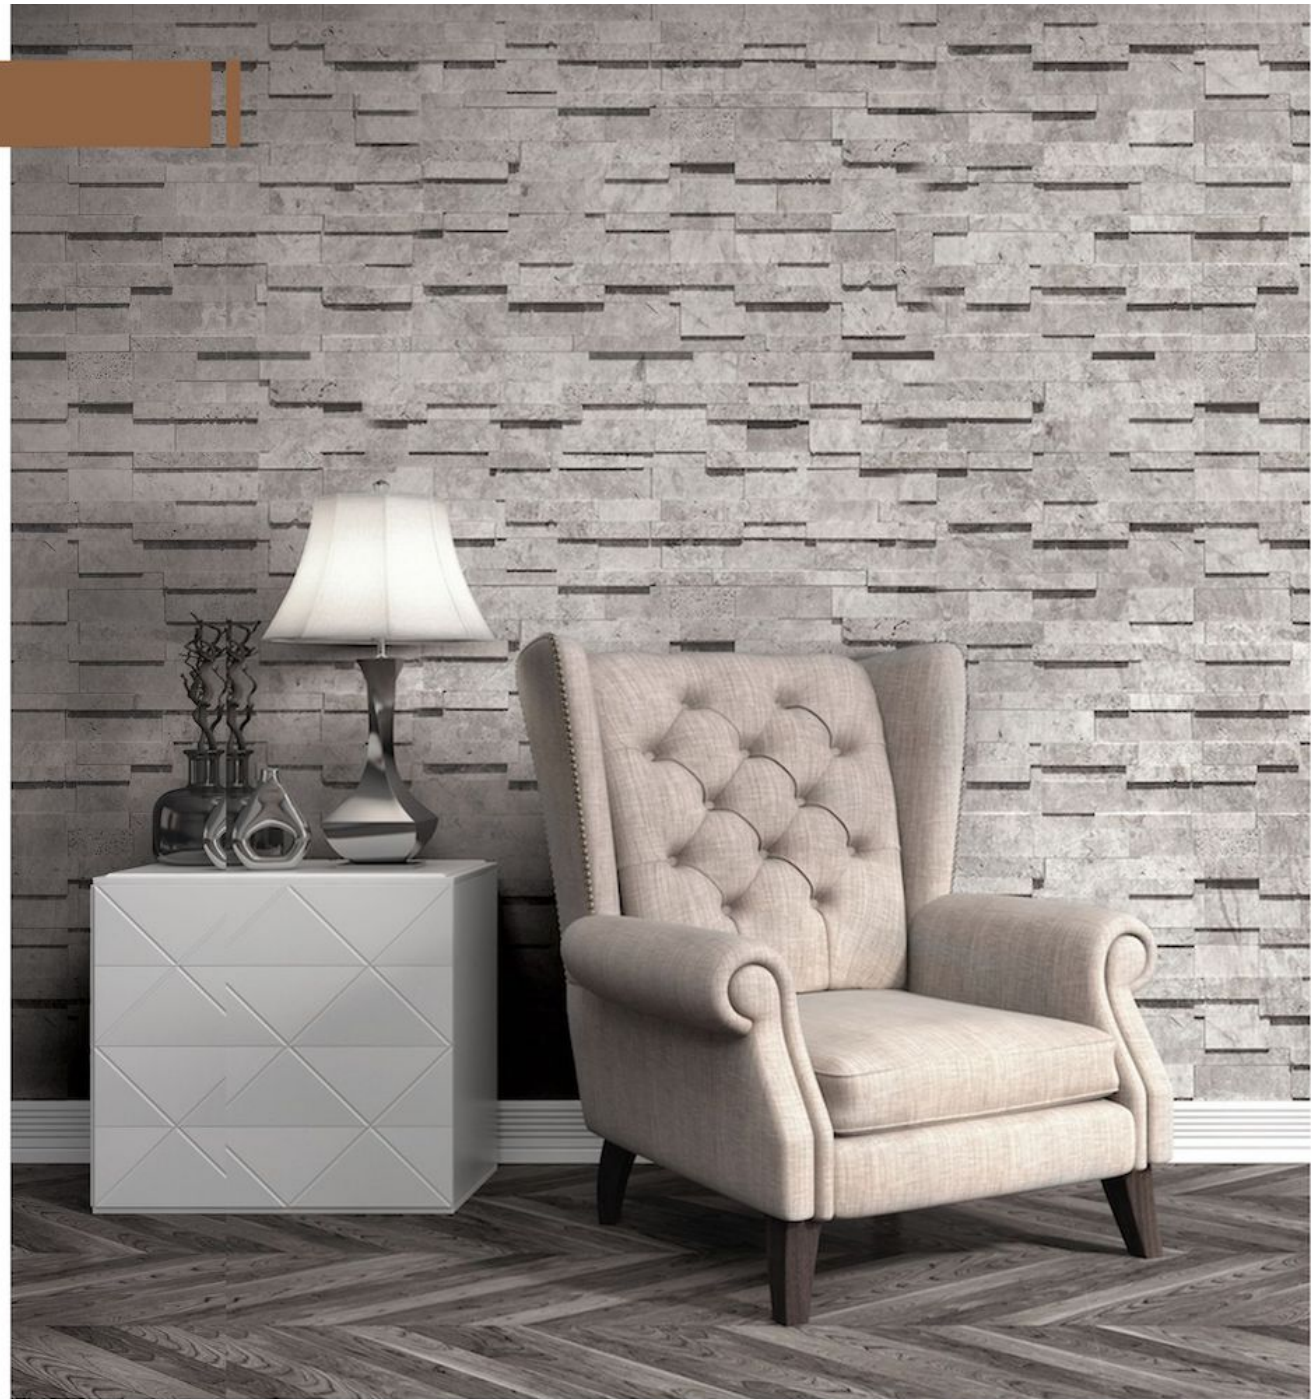

# 15x60 3-D LEDGER PANEL MOSAICS

Silver Trv

Palissandro

Light Trv

Philadelphia Trv